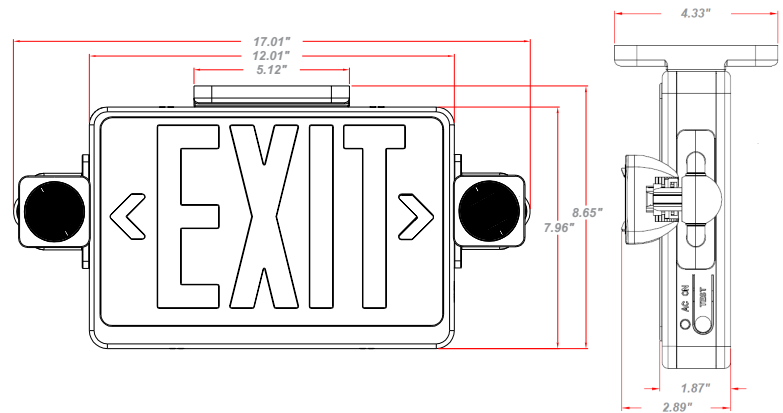

DIMENSIONS

ORDERING INFORMATION

Sample Part Number: CEMGWR

¹SDT & NH options are not available together.

MODEL	No. of FACES	LETTER COLOR	HOUSING COLOR	OPTIONS
CEM	Universal Single/ Double Face Standard	R Red G Green	W White B Black	RC Remote Capacity NH No Lamp Heads¹ SDT Self-diagnostics¹