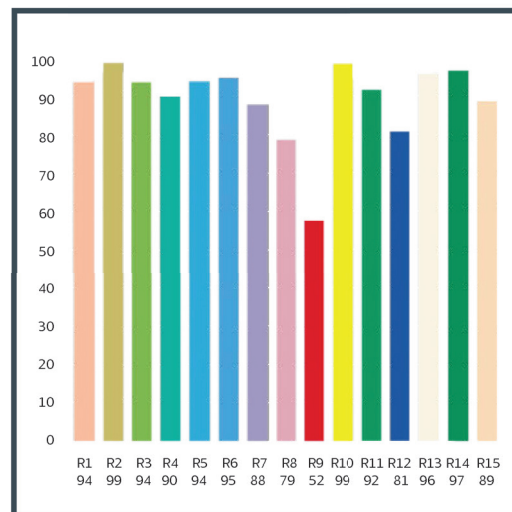

E12 5.0W CANDLETIP

SPECIFICATIONS & TECHNICAL DATA

The 120V EmeryAllen E12 retrofit lamp is an energy efficient alternative to incandescent E12 base lamps. It offers similar light output to a 120V, 60W incandescent (550lm) and is suitable for use in most 120V E12 fixtures.

Base Type	E12
Material	Ceramic + PC
Input Voltage	100-130V AC
Wattage	5.0
CRI	90+
Brightness	550 lumens
Lumens/Watt	110
Color Temperature	2700K, 3000K, +
R9	52
R13	96
Halogen Equivalent	60W
Beam Angle	360 degrees
Life	25,000 hours
Warranty	Limited Lifetime*

Available Models:

- EA-E12-5.0W-002-279F-D (2700K)
- EA-E12-5.0W-002-309F-D (3000K)
- EA-E12-5.0W-002-409F-D (4000K)

Dimming:

Dimmable with most incandescent and LED dimmers.

SPECTRAL DISTRIBUTION

CRI VALUES R1-R15