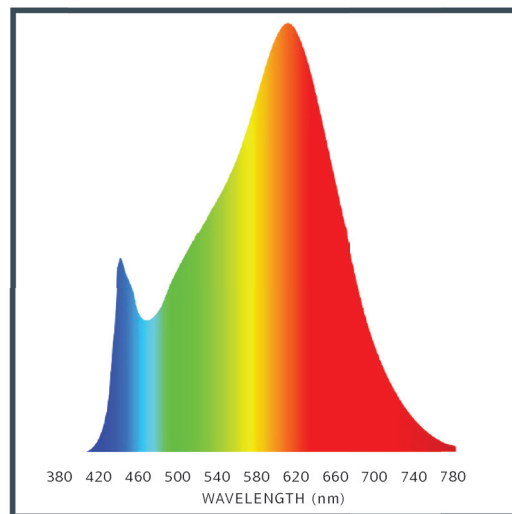

E12 5.0W CANDLETIP

SPECIFICATIONS & TECHNICAL DATA

The 120V EmeryAllen E12 retrofit lamp is an energy efficient alternative to incandescent E12 base lamps. It offers similar light output to a 120V, 60W incandescent (550lm) and is suitable for use in most 120V E12 fixtures.

Base Type	E12
Material	Ceramic + PC
Input Voltage	100-130V AC
Wattage	5.0
CRI	90+
Brightness	550 lumens
Lumens/Watt	110
Color Temperature	2700K, 3000K, +
R9	52
R13	96
Halogen Equivalent	60W
Beam Angle	360 degrees
Life	25,000 hours
Warranty	Limited Lifetime*

Available Models:

- EA-E12-5.0W-002-279F-D (2700K)
- EA-E12-5.0W-002-309F-D (3000K)
- EA-E12-5.0W-002-409F-D (4000K)

Dimming:

Dimmable with most incandescent and LED dimmers.

SPECTRAL DISTRIBUTION

CRI VALUES R1-R15