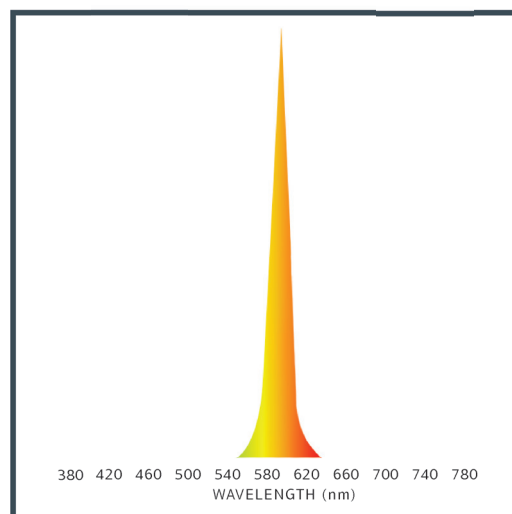

SPECTRAL DISTRIBUTION