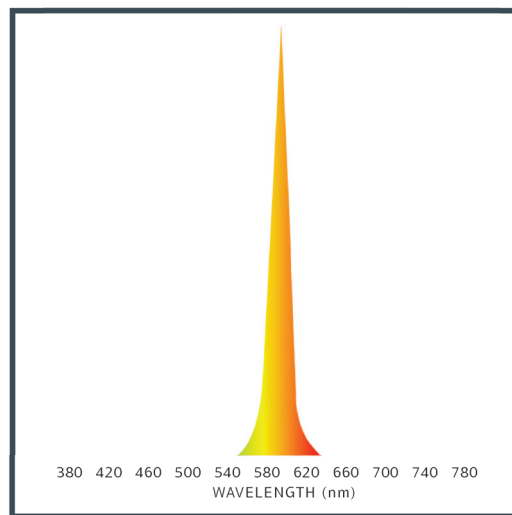

SPECTRAL DISTRIBUTION