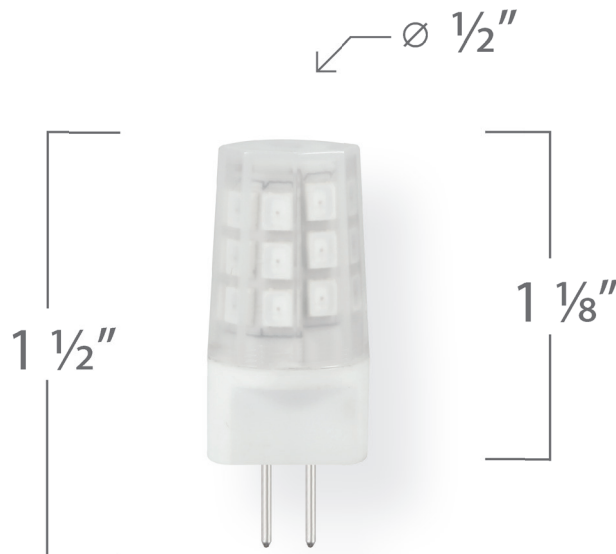

G4 1.0W AMBER

SPECIFICATIONS & TECHNICAL DATA

EmeryAllen Turtle Bulbs are approved for use in areas requiring artificial lighting adjacent to ecologically sensitive areas, sea turtle nesting beaches, migratory corridors, and dark sky friendly communities.

Turtle Bulb LEDs have an amber color for safer illumination. Per the Florida Wildlife Commission, bulbs must be installed in a shielded or downward directed location that shield the light source from being directly or indirectly visible from the nesting beach.

Base Type	G4
Material	Ceramic + PC
Input Voltage	12V AC/DC
Wattage	1.0
Color	Amber
Brightness	25 lumens
Lumens/Watt	25
Color Temperature	598nm Wavelength
Beam Angle	360 degrees
Life	25,000 hours
Warranty	Limited Lifetime*

Available Models:

- EA-G4-1.0W-001-AMB

Dimming:

- Non-dimmable.
  Suitable for on/off applications only.