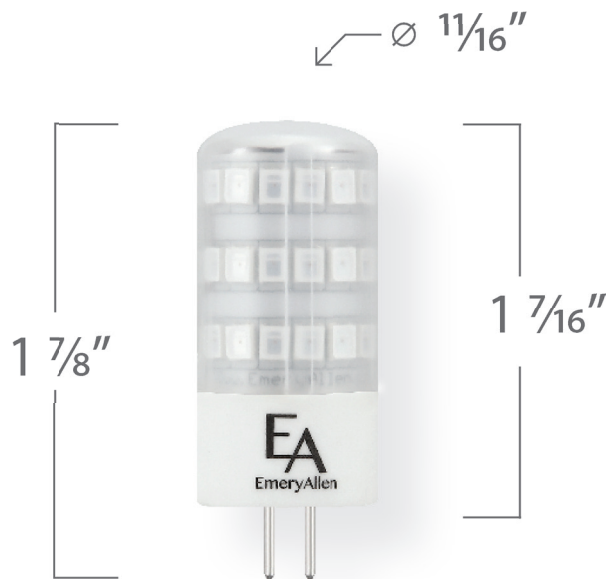

Turtle Bulb LEDs have an amber color for safer illumination. Per the Florida Wildlife Commission, bulbs must be installed in a shielded or downward directed location that shield the light source from being directly or indirectly visible from the nesting beach.

| | |
|--------------------------|-------------------|
| Base Type | G4 |
| Material | Ceramic + PC |
| Input Voltage | 12V AC/DC |
| Wattage | 2.0 |
| Color | Amber |
| Brightness | 45 lumens |
| Lumens/Watt | 22.5 |
| Color Temperature | 598nm Wavelength |
| Beam Angle | 360 degrees |
| Life | 25,000 hours |
| Warranty | Limited Lifetime* |

Available Models:

- EA-G4-2.0W-001-AMB

Dimming:

- Non-dimmable.
Suitable for on/off applications only.

12V
SERIES

SPECTRAL DISTRIBUTION