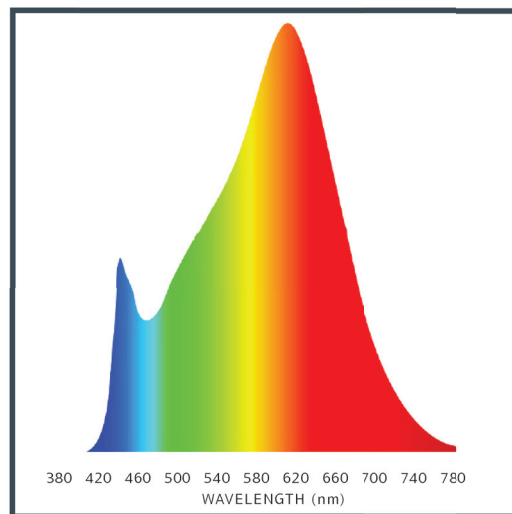

LMW 2.5W

SPECIFICATIONS & TECHNICAL DATA

The 12V EmeryAllen Linear Miniature Wedge blade lamp is an energy efficient alternative to incandescent MW base lamps. It offers similar light output to a 12V, 25W incandescent (250lm) and is suitable for use in most 12V MW fixtures.

Available Models:

- EA-LMW-2.5W-001-2790 (2700K)
- EA-LMW-2.5W-001-3090 (3000K)

Dimming:

- Dimmable with most magnetic and electronic LED compatible transformers
- Dimmable with most MLV and ELV dimmers

SPECTRAL DISTRIBUTION