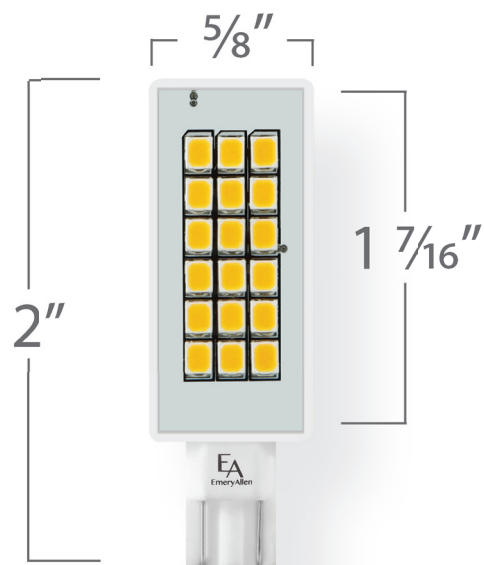

LMW 2.5W

SPECIFICATIONS & TECHNICAL DATA

The 12V EmeryAllen Linear Miniature Wedge blade lamp is an energy efficient alternative to incandescent MW base lamps. It offers similar light output to a 12V, 25W incandescent (250lm) and is suitable for use in most 12V MW fixtures.

Base Type	MW (Mini-Wedge)
Material	Ceramic + PC
Input Voltage	12V AC/DC
Wattage	2.5
CRI	90+
Brightness	250 lumens
Lumens/Watt	100
Color Temperature	2700K, 3000K
R9	52
R13	95
Halogen Equivalent	25W
Beam Angle	180 degrees
Life	25,000 hours
Warranty	Limited Lifetime*

Available Models:

- EA-LMW-2.5W-001-2790 (2700K)
- EA-LMW-2.5W-001-3090 (3000K)

Dimming:

- Dimmable with most magnetic and electronic LED compatible transformers
- Dimmable with most MLV and ELV dimmers

SPECTRAL DISTRIBUTION