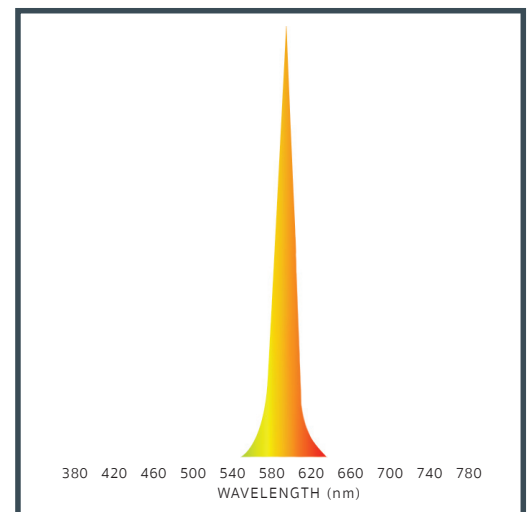

SPECTRAL DISTRIBUTION