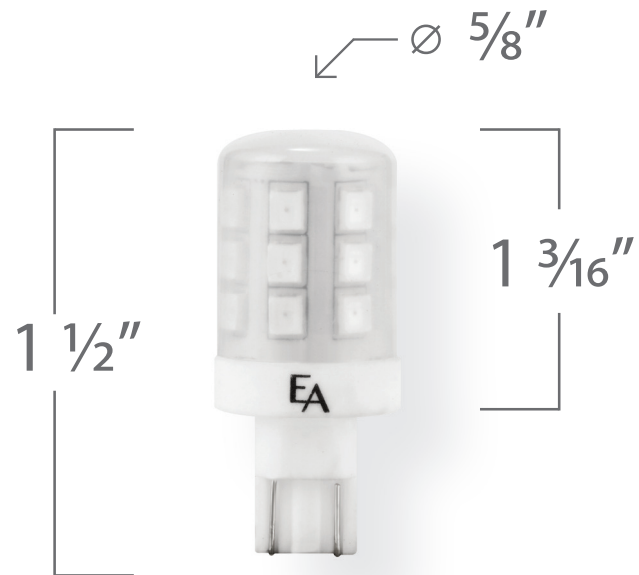

T5 1.0W AMBER

SPECIFICATIONS & TECHNICAL DATA

EmeryAllen Turtle Bulbs are approved for use in areas requiring artificial lighting adjacent to ecologically sensitive areas, sea turtle nesting beaches, migratory corridors, and dark sky friendly communities.

Turtle Bulb LEDs have an amber color for safer illumination. Per the Florida Wildlife Commission, bulbs must be installed in a shielded or downward directed location that shield the light source from being directly or indirectly visible from the nesting beach.

Base Type	T5
Material	Ceramic + PC
Input Voltage	12V AC/DC
Wattage	1.0
Color	Amber
Brightness	25 lumens
Lumens/Watt	25
Color Temperature	598nm Wavelength
Beam Angle	360 degrees
Life	25,000 hours
Warranty	Limited Lifetime*

Available Models:

- EA-T5-1.0W-001-AMB

Dimming:

- Non-dimmable.
  Suitable for on/off applications only.