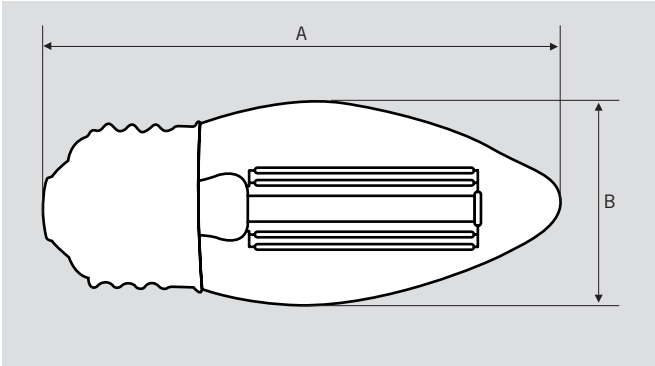

ELECTRICAL AND PERFORMANCE SPECIFICATIONS

Keystone Catalog Number	Description	Color Temp	Input Voltage	Rated Lamp Wattage	Legacy Equivalent Wattage	Base Type	Lumens	CRI	Light Distribution	Dimmable	Efficacy
KT-LED4FB11-E26-927-C	B11 bulb. Straight Tip Chandelier, dimmable	2700K	120V	4W	40W halogen	E26	350	>90	360°	Yes	88 lm/W

ESSENTIAL SERIES

GENERAL PURPOSE LED BULBS

KT-LED4FB11-E26-927-C

REPLACEMENT LAMP

PHYSICAL CHARACTERISTICS

PACKAGING

Carton Quantity	24 pcs
Carton Dimensions	6.50" x 4.92" x 8.86"
Carton Weight	2.65 lbs

LAMP DIMENSIONS