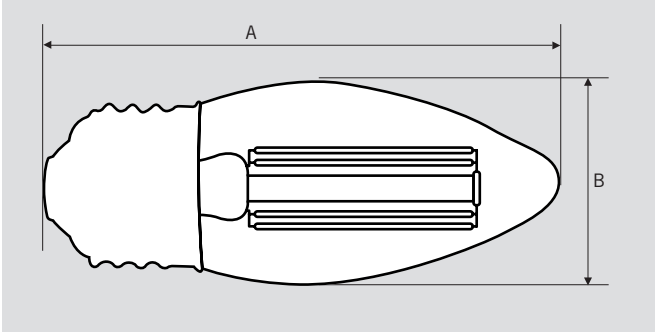

ESSENTIAL SERIES

GENERAL PURPOSE LED BULBS

KT-LED5.5FB11-E26-927-C

REPLACEMENT LAMP

PHYSICAL CHARACTERISTICS