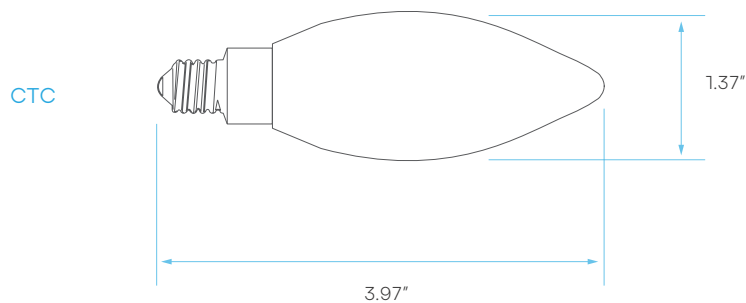

LED LAMP
FILAMENT SERIES
CTC DECORATIVE

ELECTRICAL

MODEL	DESCRIPTION	POWER	INPUT VOLTS	LIFETIME	COST/YR	BASE
LR21740	LED4.5CTC/RED/FIL	4.5	120V	10,000	\$ 0.54	E12
LR21741	LED4.5CTC/PURPLE/FIL	4.5	120V	10,000	\$ 0.54	E12
LR21742	LED4.5CTC/GREEN/FIL	4.5	120V	10,000	\$ 0.54	E12
LR21743	LED4.5CTC/BLUE/FIL	4.5	120V	10,000	\$ 0.54	E12
LR21745	LED4.5CTC/YELLOW/FIL	4.5	120V	10,000	\$ 0.54	E12
LR21746	LED4.5CTC/ORANGE/FIL	4.5	120V	10,000	\$ 0.54	E12

PHOTOMETRIC

MODEL	DESCRIPTION	COLOR (CCT)	LIGHTS UP	FLOOD	FINISH	UL LISTED
LR21740	LED4.5CTC/RED/FIL	RED	RED	330°	CLEAR	YES
LR21741	LED4.5CTC/PURPLE/FIL	PURPLE	PURPLE	330°	CLEAR	YES
LR21742	LED4.5CTC/GREEN/FIL	GREEN	GREEN	330°	CLEAR	YES
LR21743	LED4.5CTC/BLUE/FIL	BLUE	BLUE	330°	CLEAR	YES
LR21745	LED4.5CTC/YELLOW/FIL	YELLOW	YELLOW	330°	CLEAR	YES
LR21746	LED4.5CTC/ORANGE/FIL	ORANGE	ORANGE	330°	CLEAR	YES