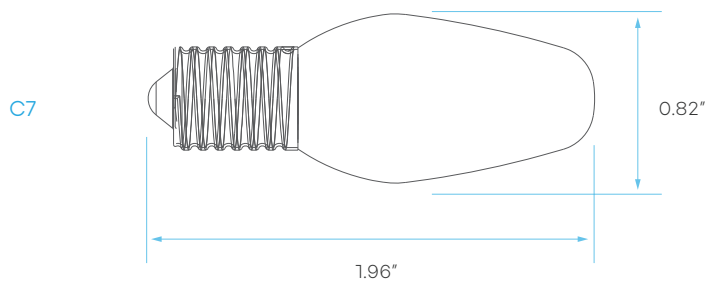

## LED LAMP FILAMENT SERIES C7 DECORATIVE

CRI  
80

ENCLOSED  
FIXTURE  
RATED

WET  
LOCATION  
RATED

2  
YEAR  
WARRANTY

## ELECTRICAL

MODEL	DESCRIPTION	POWER	INPUT VOLTS	LIFETIME	COST/YR	BASE
LR21750	LED0.5C7/RED/FIL	0.5	120V	15,000	\$ 0.06	E12
LR21751	LED0.5C7/PURPLE/FIL	0.5	120V	15,000	\$ 0.06	E12
LR21752	LED0.5C7/GREEN/FIL	0.5	120V	15,000	\$ 0.06	E12
LR21753	LED0.5C7/BLUE/FIL	0.5	120V	15,000	\$ 0.06	E12
LR21754	LED0.5C7/PINK/FIL	0.5	120V	15,000	\$ 0.06	E12
LR21755	LED0.5C7/YELLOW/FIL	0.5	120V	15,000	\$ 0.06	E12
LR21756	LED0.5C7/ORANGE/FIL	0.5	120V	15,000	\$ 0.06	E12

## PHOTOMETRIC

MODEL	DESCRIPTION	COLOR (CCT)	LIGHTS UP	FLOOD	FINISH	UL LISTED
LR21750	LED0.5C7/RED/FIL	RED	RED	300°	CLEAR	YES
LR21751	LED0.5C7/PURPLE/FIL	PURPLE	PURPLE	300°	CLEAR	YES
LR21752	LED0.5C7/GREEN/FIL	GREEN	GREEN	300°	CLEAR	YES
LR21753	LED0.5C7/BLUE/FIL	BLUE	BLUE	300°	CLEAR	YES
LR21754	LED0.5C7/PINK/FIL	PINK	PINK	300°	CLEAR	YES
LR21755	LED0.5C7/YELLOW/FIL	YELLOW	YELLOW	300°	CLEAR	YES
LR21756	LED0.5C7/ORANGE/FIL	ORANGE	ORANGE	300°	CLEAR	YES