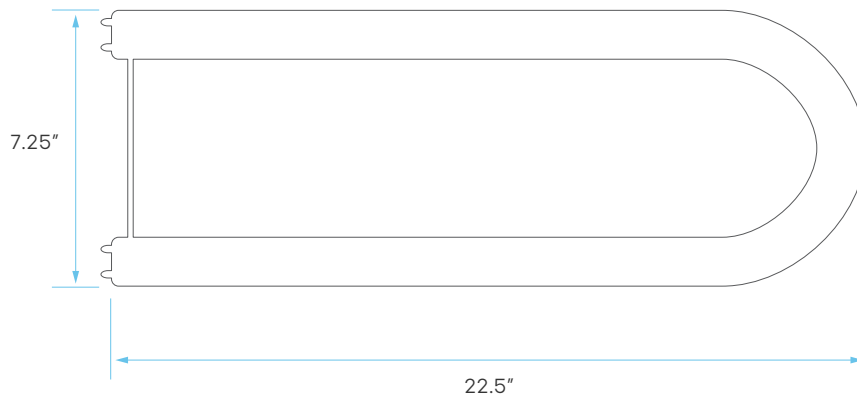

LED LAMP RETROFIT TUBE T8 U6

T8 U6

CRI
83

SUITABLE
FOR 0-10V
DIMMING
BALLAST

5
YEAR
WARRANTY

ELECTRICAL

| MODEL | DESCRIPTION | POWER | INPUT VOLTS | DIMMABLE | EFFICACY | LIFETIME | COST/YR | BASE |
|---------|--------------------|-------|------------------------|----------------------|----------|----------|---------|------|
| LR23510 | LED18T8/30K/U6/UNV | 18 | 120-277V OR BALLAST | W/DIMMING BALLAST | 119 | 50,000 | \$ 2.17 | 2G13 |
| LR23511 | LED18T8/35K/U6/UNV | 18 | 120-277V OR BALLAST | W/DIMMING BALLAST | 121 | 50,000 | \$ 2.17 | 2G13 |
| LR23512 | LED18T8/40K/U6/UNV | 18 | 120-277V OR BALLAST | W/DIMMING BALLAST | 122 | 50,000 | \$ 2.17 | 2G13 |
| LR23513 | LED18T8/50K/U6/UNV | 18 | 120-277V OR BALLAST | W/DIMMING BALLAST | 122 | 50,000 | \$ 2.17 | 2G13 |

PHOTOMETRIC

| MODEL | DESCRIPTION | COLOR (CCT) | TEMP | LUMEN | FLOOD | CRI | ETL | DLC |
|---------|--------------------|-------------|--------------|-------|-------|-----|-----|-----|
| LR23510 | LED18T8/30K/U6/UNV | 3000K | SOFT WHITE | 2150 | 160° | 83 | YES | YES |
| LR23511 | LED18T8/35K/U6/UNV | 3500K | NATURAL | 2175 | 160° | 83 | YES | YES |
| LR23512 | LED18T8/40K/U6/UNV | 4000K | COOL WHITE | 2200 | 160° | 83 | YES | YES |
| LR23513 | LED18T8/50K/U6/UNV | 5000K | BRIGHT WHITE | 2200 | 160° | 83 | YES | YES |